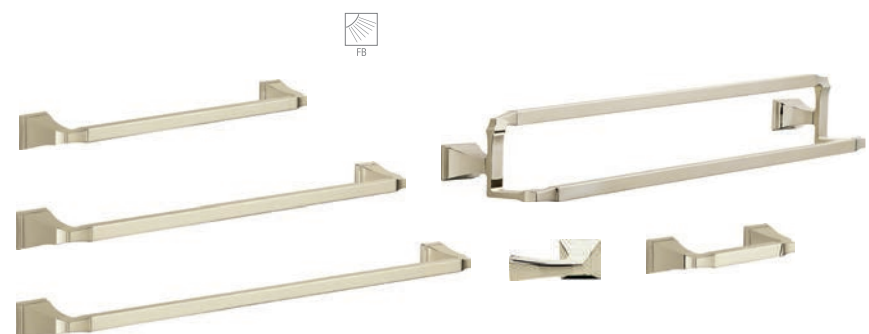

4" Centerset
2551-PNMPU-DST

8" Widespread
3551LF-PN

Two-Handle Wall Mount
T3551LF-PNWL
R3500-WL (not shown)

3-Hole Roman Tub
T2751-PN
R2707 (not shown)

4-Hole Roman Tub
T4751-PN
R4707 (not shown)

- 75118-PN 18" Towel Bar
- 75124-PN 24" Towel Bar
- 75125-PN 24" Double Towel Bar
- 75130-PN 30" Towel Bar
- 75135-PN Double Robe Hook
- 75146-PN Towel Ring
- 75150-PN Pivoting Tissue Holder
- 75160-PN Universal Tank Lever