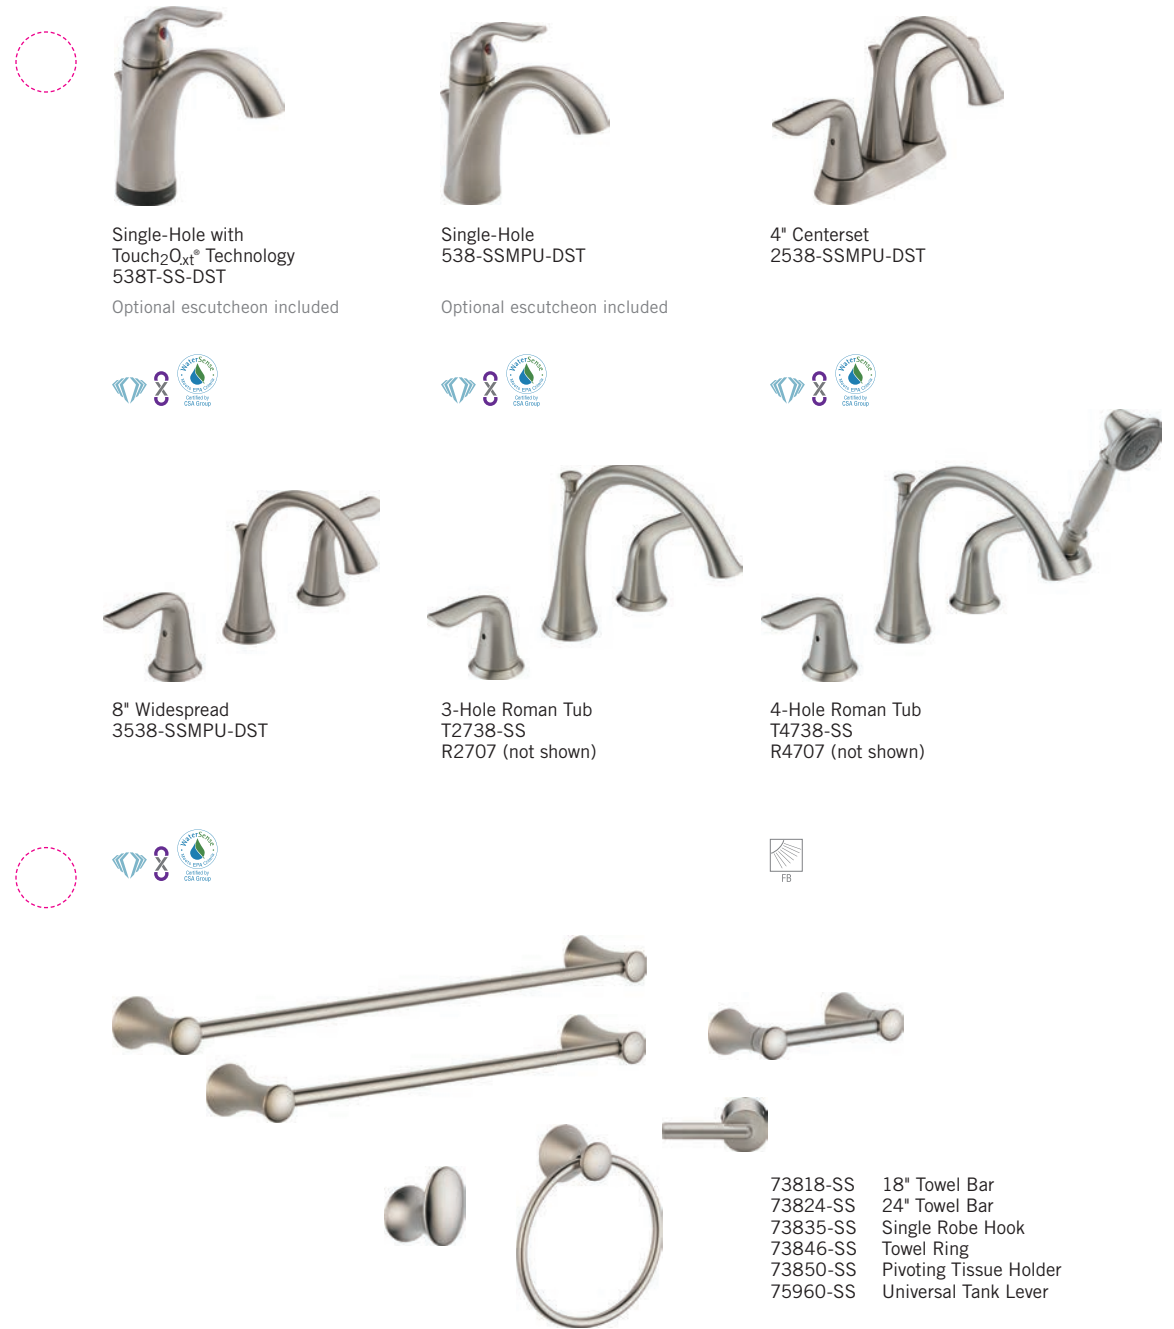

Finishes: Chrome, SS

The products on this page are shown in Chrome. Other coordinating accessories can be found on pages 152-155.

Chrome

Brilliance®
Stainless-SS

538-RBMPU-DST
Shown in Venetian Bronze®

How much can a water-efficient showerhead save you?

Download our free Delta® Water Savings Calculator to find the answer.

deltafaucet.com/watersavings

The products on this page are shown in Brilliance® Stainless.
Other coordinating accessories can be found on pages 152–155.