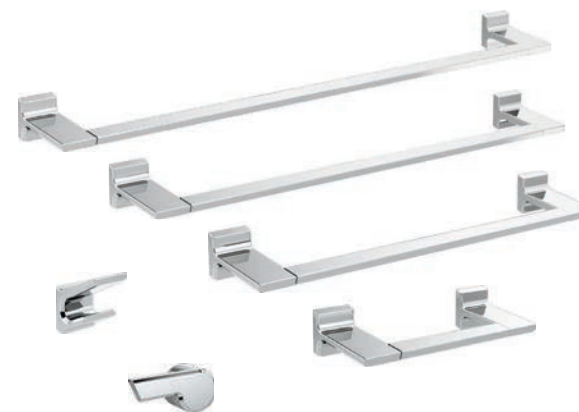

79908 8" Towel Bar
79918 18" Towel Bar
79924 24" Towel Bar
79930 30" Towel Bar
79936 Double Robe Hook
79955 Double Tissue Holder
79956 Tissue Holder with Shelf
79960 Universal Tank Lever

The products on this page are shown in Chrome. Other coordinating accessories can be found on pages 152–155.

Chrome

Matte
Black-BL

Polished
Nickel-PN

Brilliance®
Stainless-SS

PIVOTAL COLLECTION