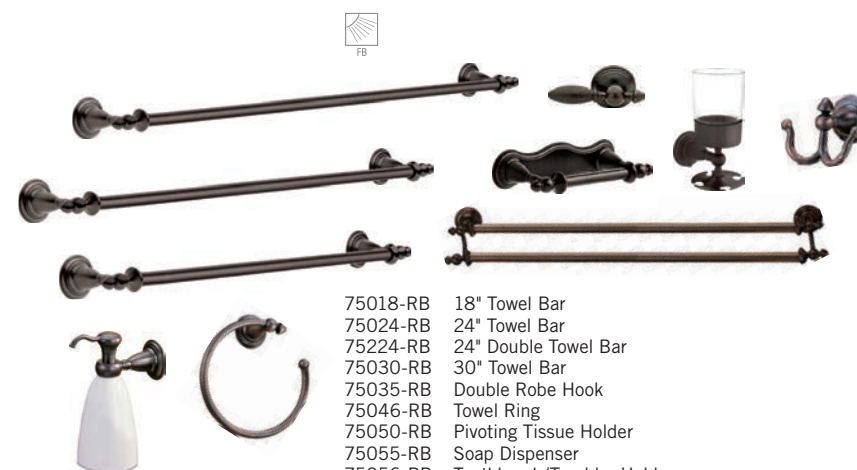

Finishes: Chrome, CZ, PB, RB, SS

4-Hole Roman Tub
T4755-RBLHP H616RB
R4707 (not shown)

Finishes: Chrome, CZ, RB, SS

75018-RB 18" Towel Bar
75024-RB 24" Towel Bar
75224-RB 24" Double Towel Bar
75030-RB 30" Towel Bar
75035-RB Double Robe Hook
75046-RB Towel Ring
75050-RB Pivoting Tissue Holder
75055-RB Soap Dispenser
75056-RB Toothbrush/Tumbler Holder
75060-RB Universal Tank Lever